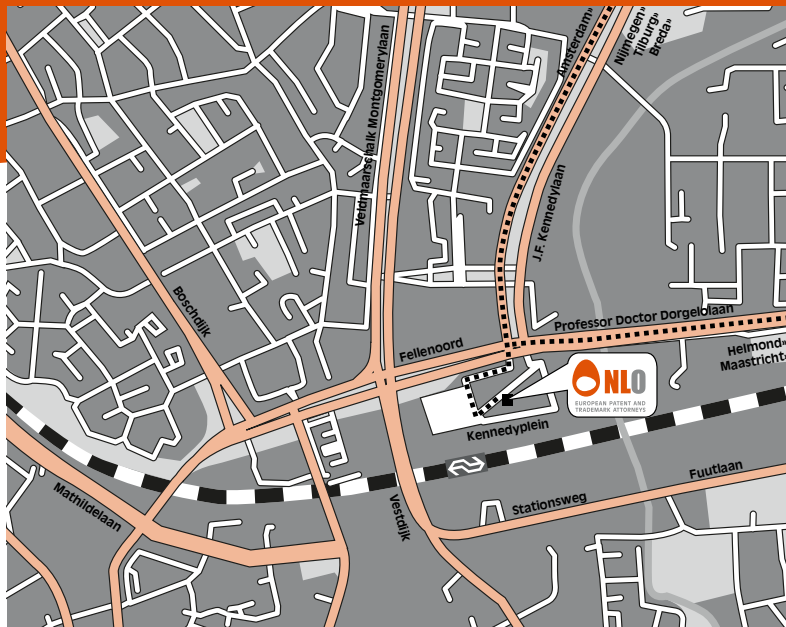

# DIRECTIONS TO NLO EINDHOVEN

### From Breda/Tilburg (A58)

Take the A58 to Eindhoven. Keep right and continue in the right-hand lane at the Batadorp junction to follow the signs A2/A50/E25 to Nijmegen / 's Hertogenbosch / Helmond. Keep left at the junction and continue on the A50. Follow the right-hand lane to take exit 6-Ekkersrijt. Follow the exit 6 road, bear right at the junction and then drive on to exit 7. Follow the signs to Centre/Helmond. You are now on John F. Kennedylaan. At the end of this road, drive onto Kennedyplein.

### From Venlo (A67)/Maastricht (A2)

From Venlo: turn right at the interchange Leenderheide (Leenderweg). From Maastricht: go straight ahead at the interchange Leenderheide (Leenderweg). Go straight ahead at the first roundabout. At the second traffic light turn right to the ring road Eindhoven. Follow this ring road until the first roundabout (Insulindeplein). Take the roundabout three quarters (Prof. Dr. Dorgelolaan). Turn left at the traffic lights (Kennedyplein).

## By public transportation

The Kennedy Tower is situated at 1 minute walk from the Eindhoven central railway station. For the exit, follow the signs towards the busses and take an immediate right turn.