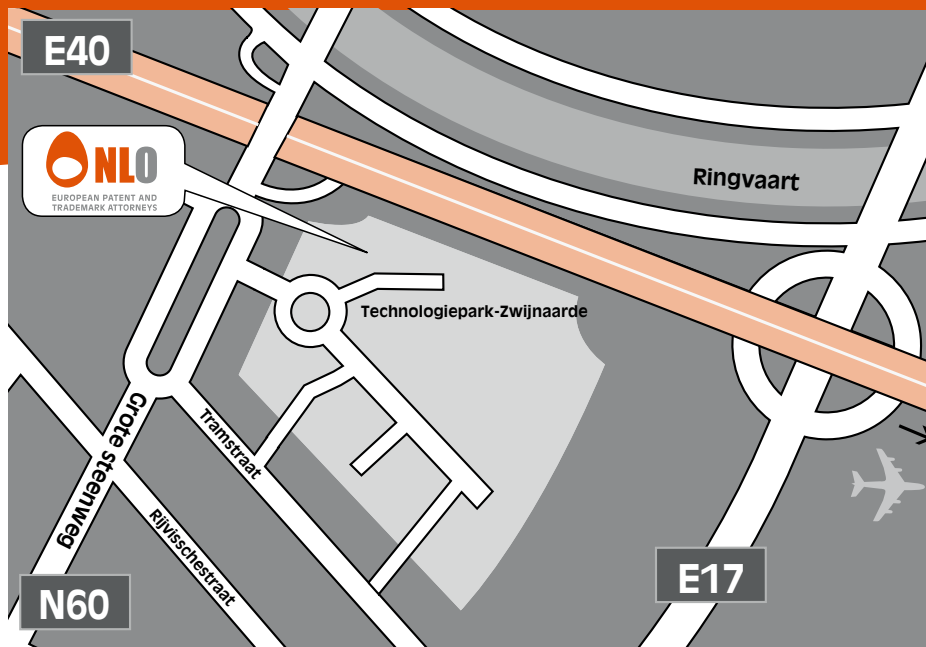

DIRECTIONS TO NLO GENT

Visiting address
Technologiepark 122
9052 Gent – Zwijnaarde
T +32 (0)9 243 60 00
F +32 (0)9 243 60 06

By car

Coming from Brussels on the E40

Take the E40 motorway in the direction of Oostende. At the intersection of the E40 and the E17, take the E17 in the direction of Kortrijk. Take exit 8 in the direction of De Pinte/Nazareth. Keep to the left, and at the end of the exit, turn left in the direction of Ghent N60. Follow the N60 in the direction of Ghent for about 3 km until you come to a long roundabout. Ignore the first street on the right. At the second exit from the roundabout, you will see "Technologiepark" clearly signposted.

Coming from Oostende/Bruges on the E40

Take the E40 motorway in the direction of Brussels. At the intersection of the E40 and the E17, take the E17 in the direction of Kortrijk. Take exit 8 in the direction of De Pinte/Nazareth. Keep to the left, and at the end of the exit, turn left in the direction of Ghent N60. Follow the N60 in the direction of Ghent for about 3 km until you come to a long roundabout. Ignore the first street on the right. At the second exit from the roundabout, you will see "Technologiepark" clearly signposted.

Coming from Antwerp on the E17

Take the E17 motorway in the direction of Kortrijk/Lille. Take exit 8 in the direction of De Pinte/Nazareth. Keep to the left, and at the end of the exit, turn left in the direction of Ghent N60. Follow the N60 in the direction of Ghent for about 3 km until you come to a long roundabout. Ignore the first street on the right. At the second exit from the roundabout, you will see "Technologiepark" clearly signposted.

Coming from Lille/Kortrijk on the E17

Take the E17 motorway in the direction of Antwerp. Take exit 8 in the direction of De Pinte/Nazareth. Keep to the left, and at the end of the exit, turn left in the direction of Ghent N60. Follow the N60 in the direction of Ghent for about 3 km until you come to a long roundabout. Ignore the first street on the right. At the second exit from the roundabout, you will see "Technologiepark" clearly signposted.

EUROPEAN PATENT AND
TRADEMARK ATTORNEYS

www.nlo.eu